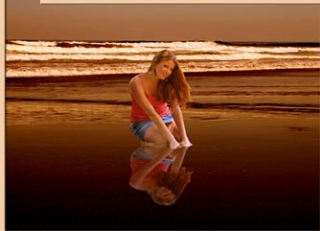

[www.RayWestbrook.com](http://www.RayWestbrook.com) 

Senior Portraits  
by Ray Westbrook  
**541-367-5575**  
Cell 541-905-6667

40991 Highway 228, Sweet Home, OR 97386